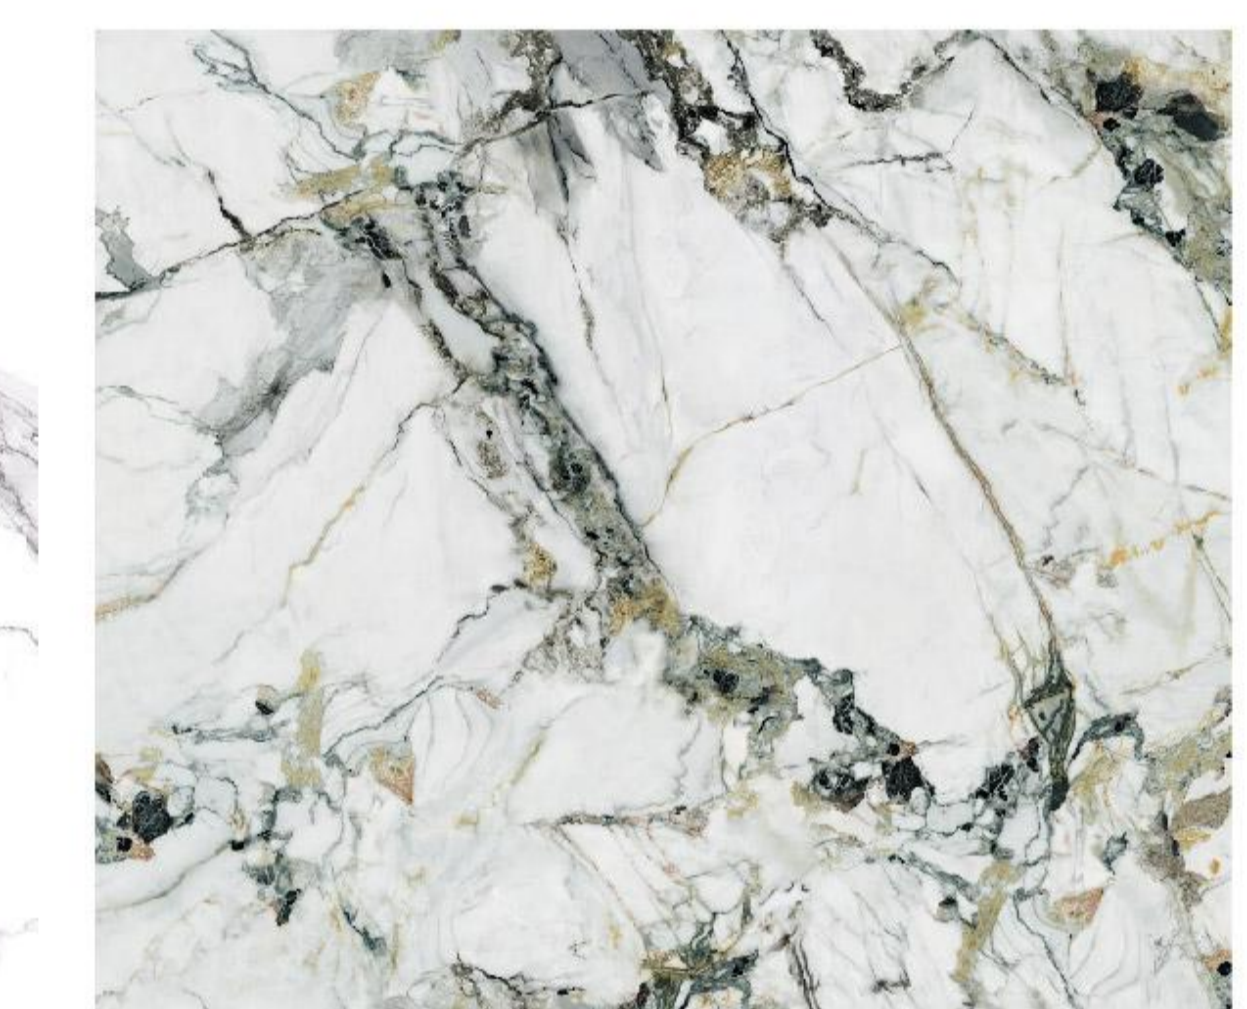

CABINETS ELEGANT TRUFFLE
COUNTERTOP CALACATTA BELLA
GLASS SHOWER DOOR KVSS-03
SHOWER WALL PANEL CALACATTA NORI

ELEGANT TRUFFLE

| Tuscany |

SHOWER WALL PANEL COLLECTION

SPC

ENGINEERED STONE

MILANO

ENGINEERED FLOORING COLLECTION