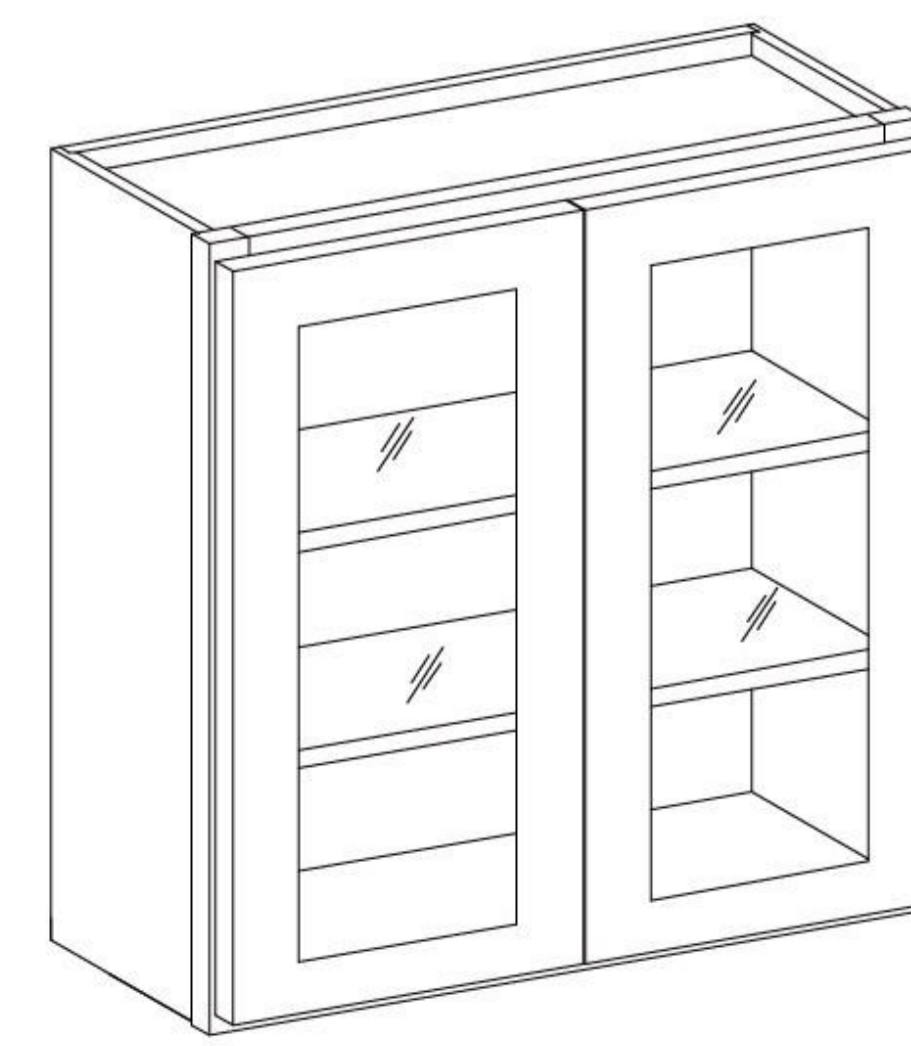

(Clear Glass Door)
GD-W2430 GD-W2730 GD-W3030
GD-W3630 GD-W2436 GD-W2736
GD-W3036 GD-W3636 GD-W2442
GD-W2742 GD-W3042 GD-W3642