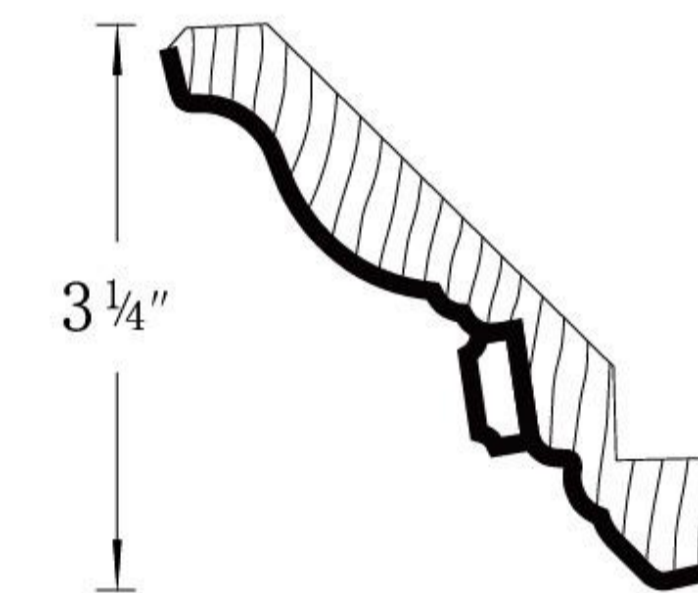

CCM8/DENTAL