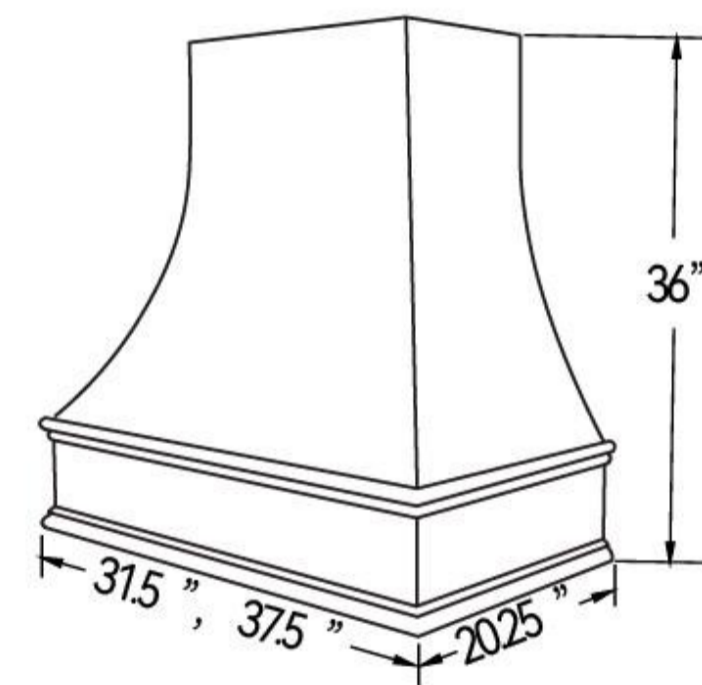

(Only Available in White Color)
WCH3036 WCH3636