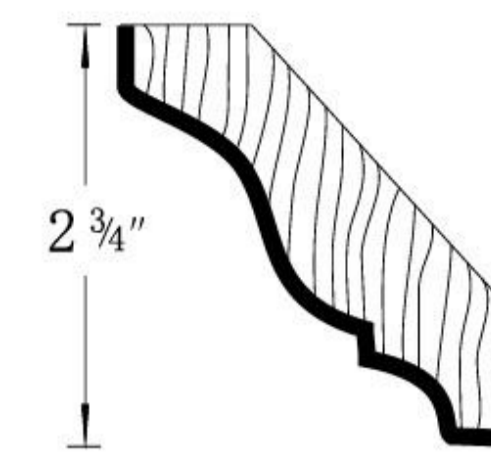

(Clear Glass Shelf, 5/16" T)
GWS15 GWS18 GWS21
GWS24 GWS27 GWS30
GWS36 GWS24 GSWDC24

(Only Available in White Color)
WCH3036 WCH3636

SCDL3

SPOST1.5 SPOST3

Accessories

CM8 1 5/8

CM8 2 3/4

ACM8