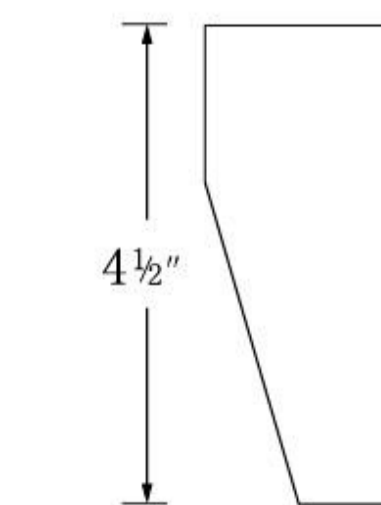

Accessories

Accessories

CM8 1 5/8

PB22

TPL