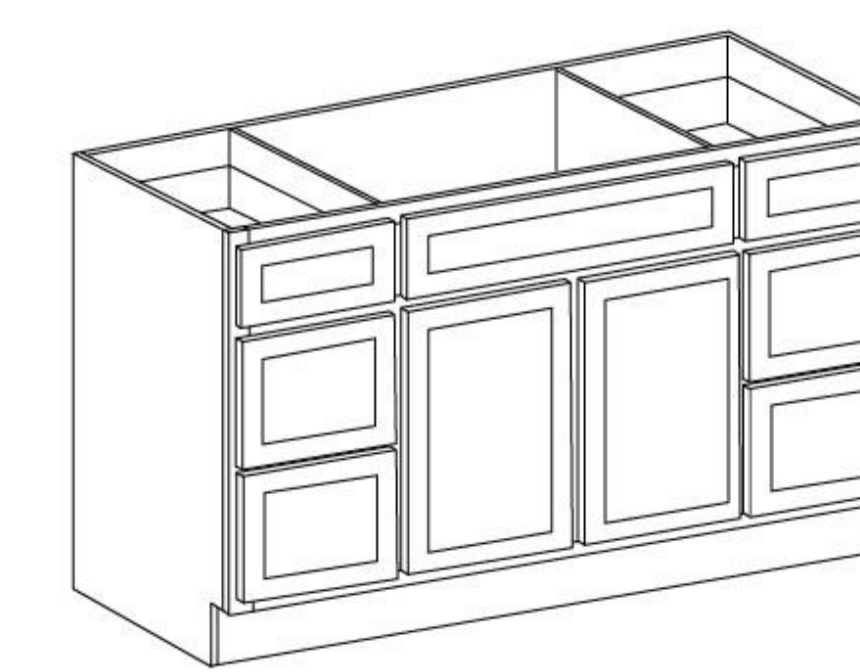

48" and Over are Available
with Combinations