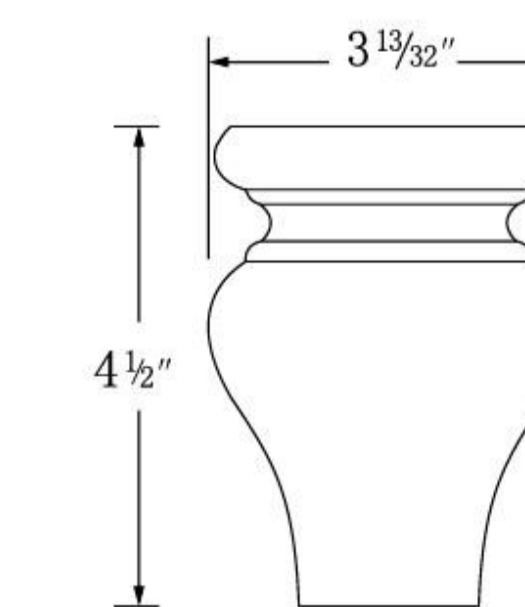

Accessories

Accessories

CM8 1 5/8

PB22

TLL