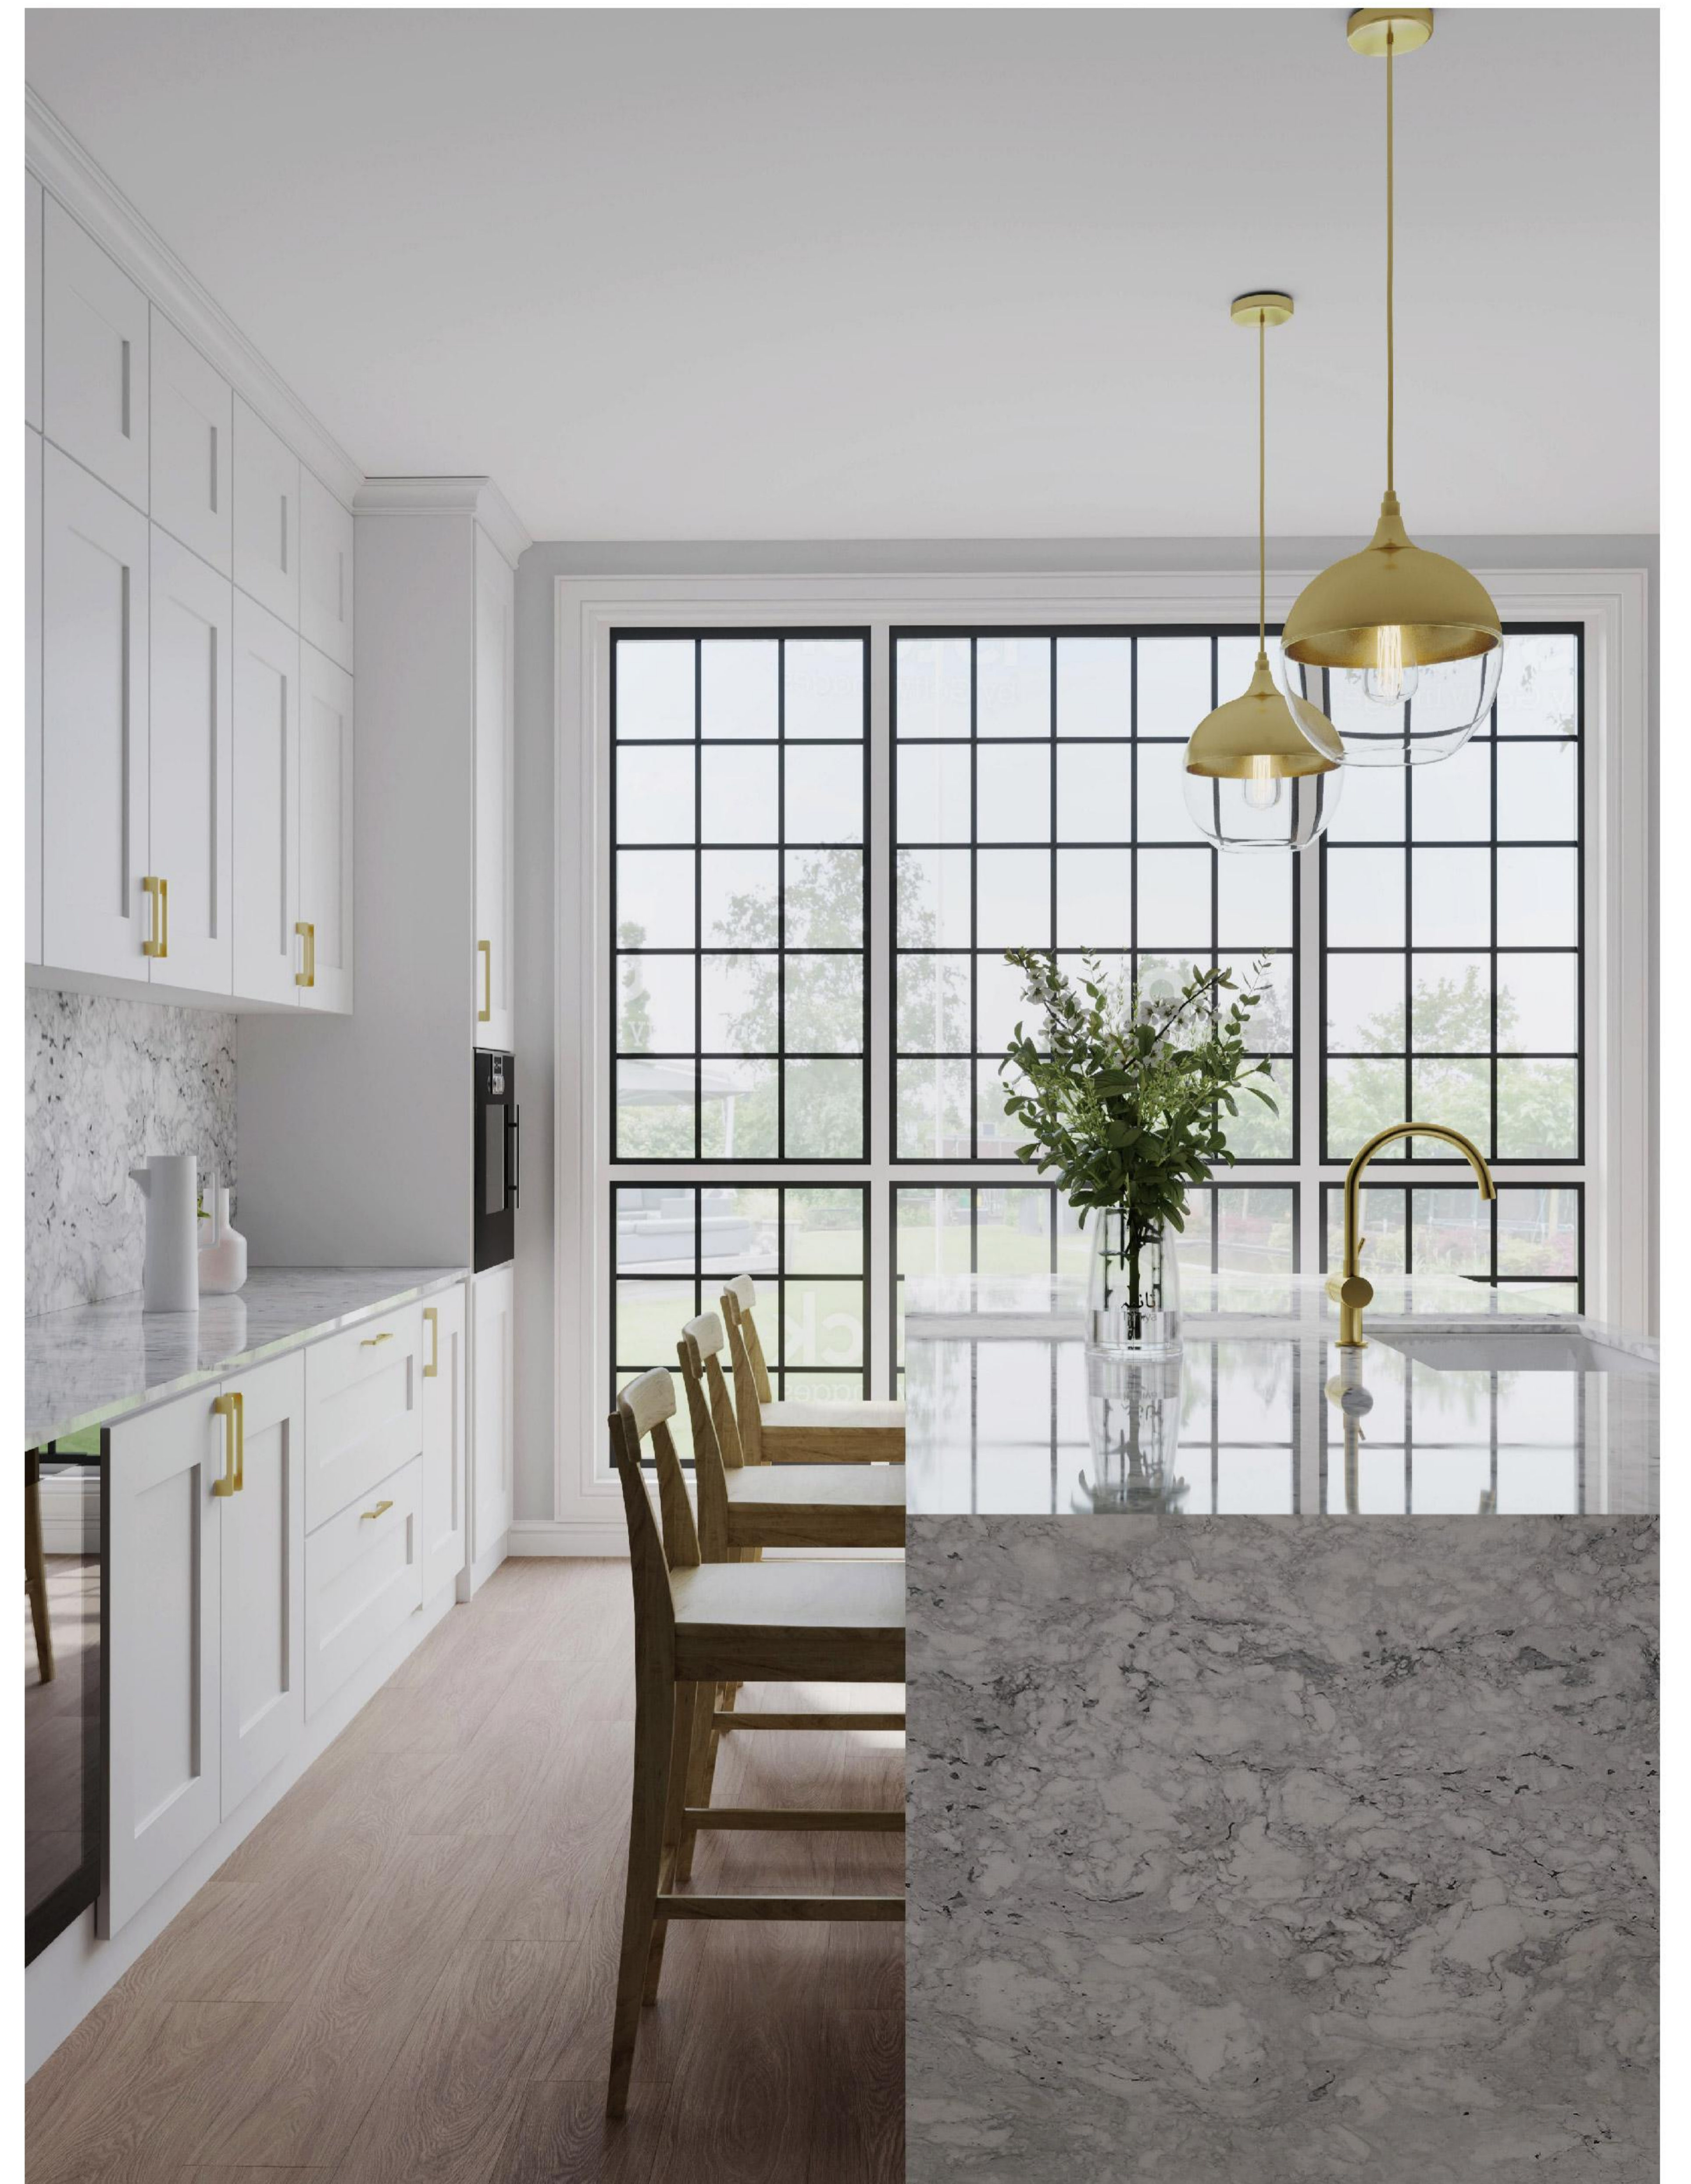

WHITE SHAKER
| Kingston |