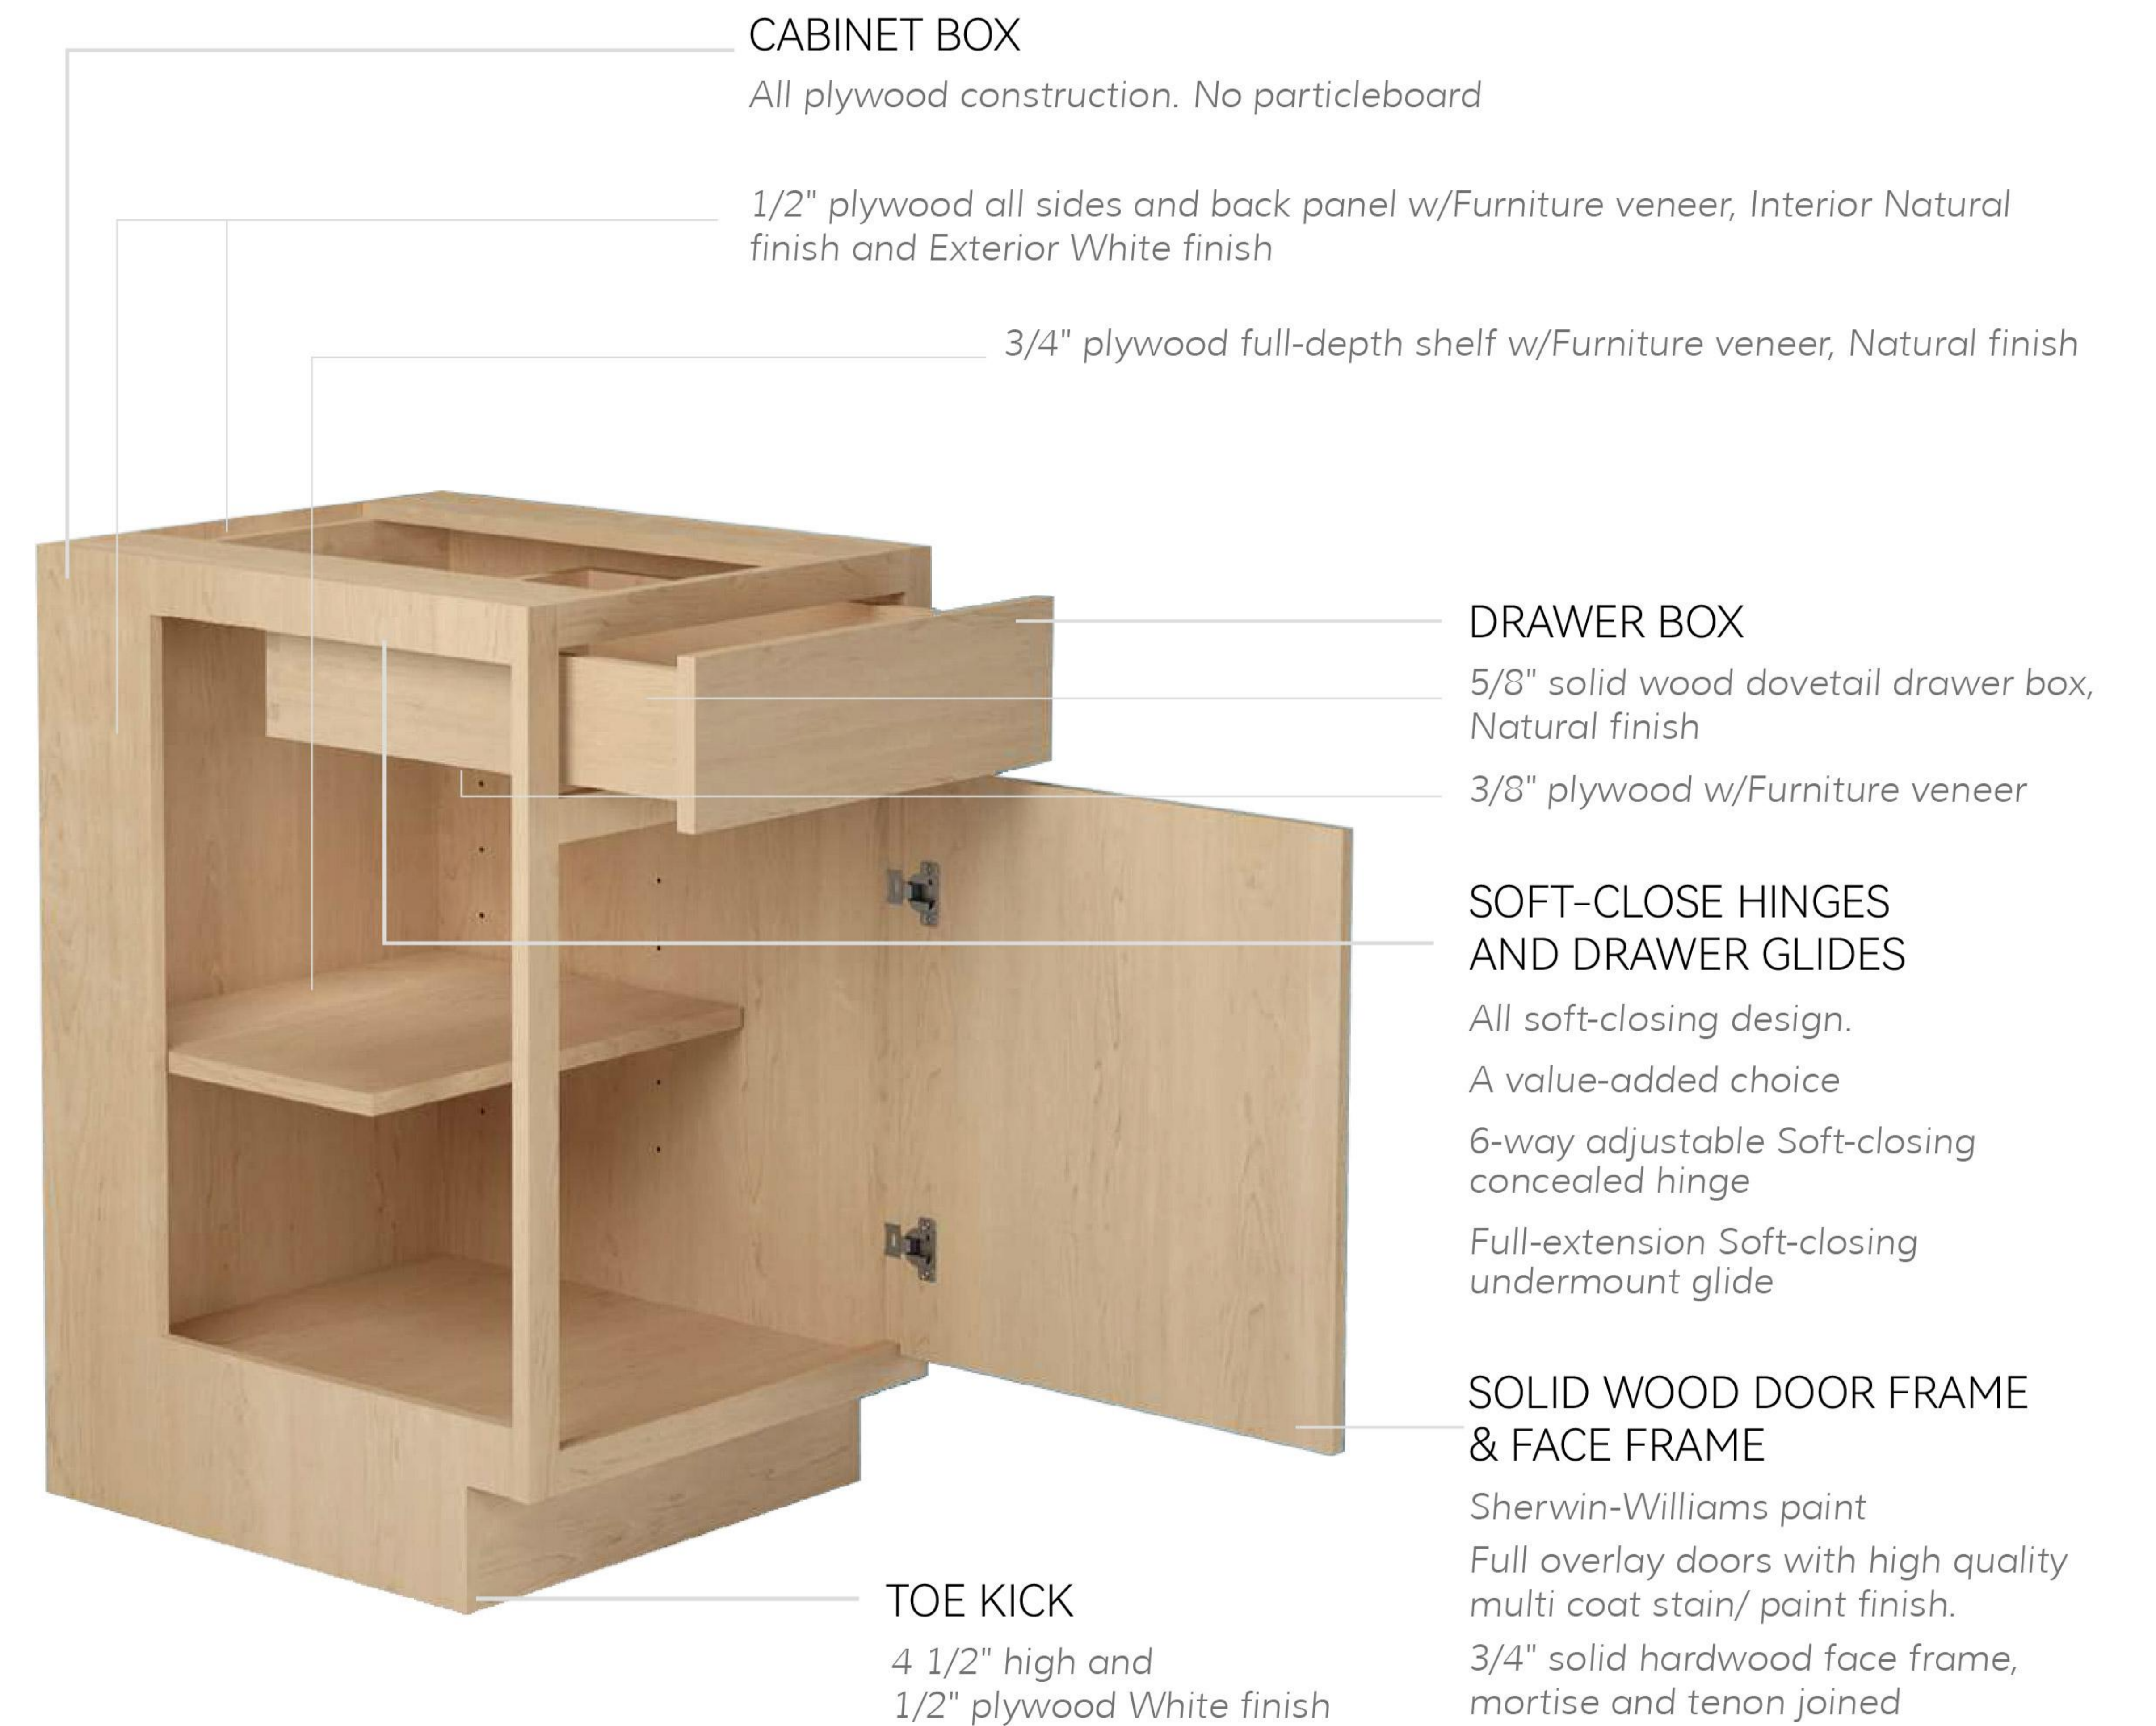

HS1018-2
NAMIB BIANCO
THICKNESS: 10 MM

NFM 532T
MONTANA BIANCO
THICKNESS: 10 MM

HS240603
NAMIB BIANCO
THICKNESS: 10 MM

NFB 801P
MONTANA BIANCO
THICKNESS: 10 MM

ACCESSORIES | CORNER SUPPORTS, SHELF CLIPS, METAL CLIPS

PACKAGE | 2 PACKAGES, DOOR, CARCASE & DRAWER BOX